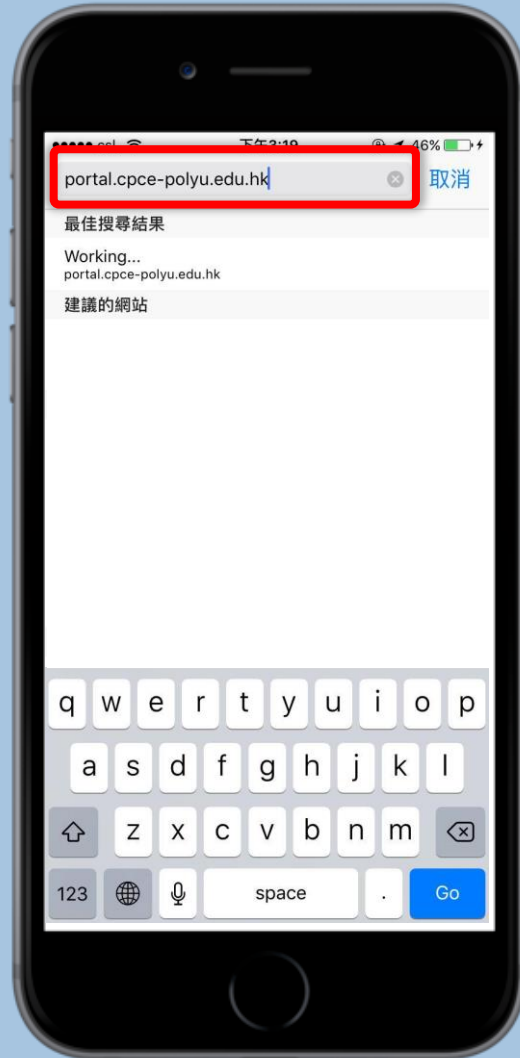

# Induction Guide for Poll Everywhere Web Login

An online and mobile instant response polling system

THE HONG KONG  
POLYTECHNIC UNIVERSITY  
香港理工大學

COLLEGE OF PROFESSIONAL AND  
CONTINUING EDUCATION  
專業及持續教育學院

School of Professional Education  
and Executive Development  
專業進修學院

SPEED 

**Step 1:**

**Enter the CPCE Portal link  
(<https://portal.cpce-polyu.edu.hk>)**

**then log in to your account.**

**輸入 CPCE Portal的網址**

**(<https://portal.cpce-polyu.edu.hk>)**

**並登入。**

Step 2:

Type your student number and password, then click "Sign in".

請輸入您的學生編號及密碼，再按“Sign in”。

Step 3:

Click the Poll Everywhere icon in CPCE Portal.

請按CPCE Portal中Poll Everywhere的圖示。