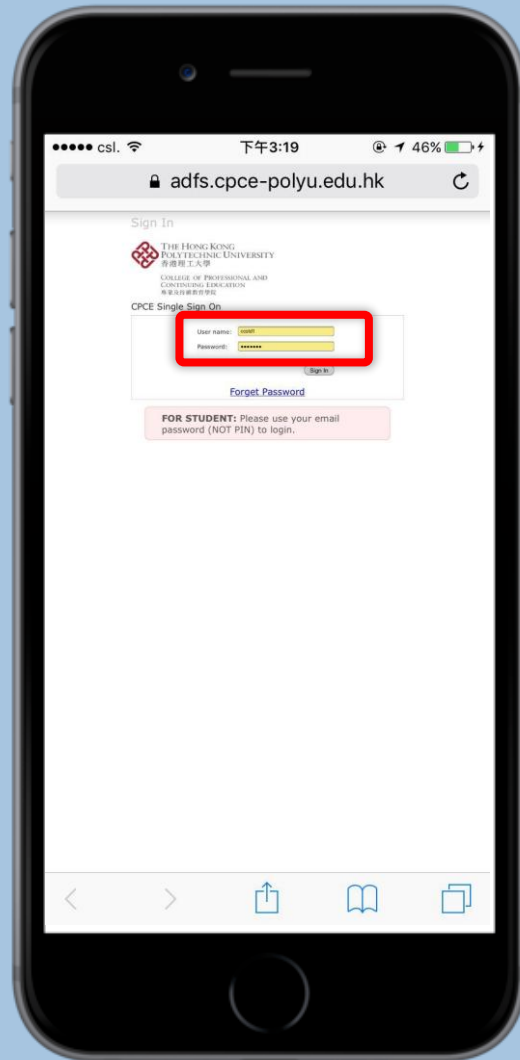

School of Professional Education  
and Executive Development  
專業進修學院

SPEED 

**Step 1:**

**Enter the CPCE Portal link  
(<https://portal.cpce-polyu.edu.hk>)**

**then log in to your account.**

**輸入 CPCE Portal的網址**

**(<https://portal.cpce-polyu.edu.hk>)**

**並登入。**

Step 2:

Type your student number and password, then click "Sign in".

請輸入您的學生編號及密碼，再按“Sign in”。

Step 3:

Click the Poll Everywhere icon in CPCE Portal.

請按CPCE Portal中Poll Everywhere的圖示。