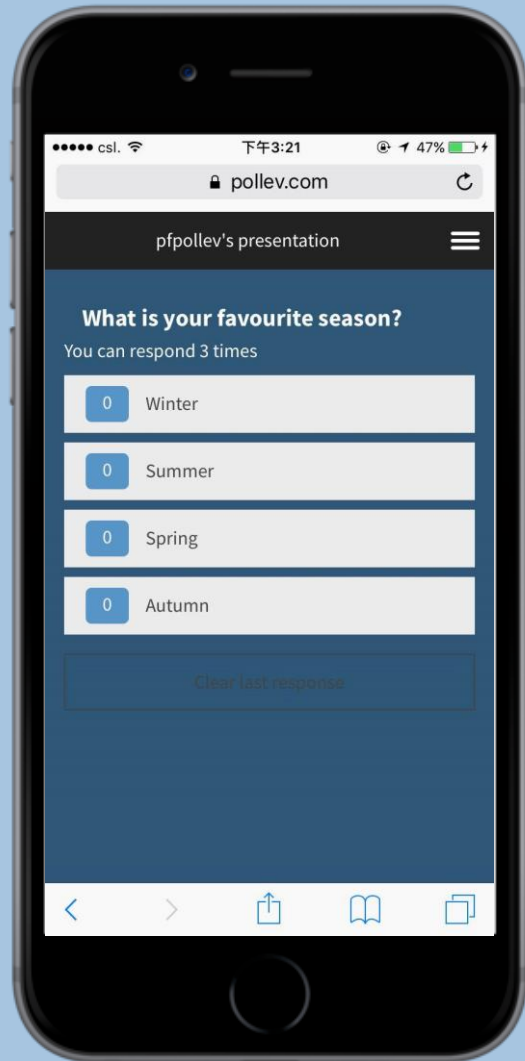

**(<https://portal.cpce-polyu.edu.hk>)**

**並登入。**

Step 2:

Type your student number and password, then click "Sign in".

請輸入您的學生編號及密碼，再按“Sign in”。

Step 3:

Click the Poll Everywhere icon in CPCE Portal.

請按CPCE Portal中Poll Everywhere的圖示。

#### Step 4:

After successful login, enter the Poll Everywhere Presenter link shown on teachers' PowerPoint. 成功登入後，輸入 PowerPoint 上的 Poll Everywhere Presenter 網址。

Step 5:

Then, you can start to respond.

您可以開始回應。

# Poll Everywhere

An online and mobile instant response polling system

Enjoy polling!