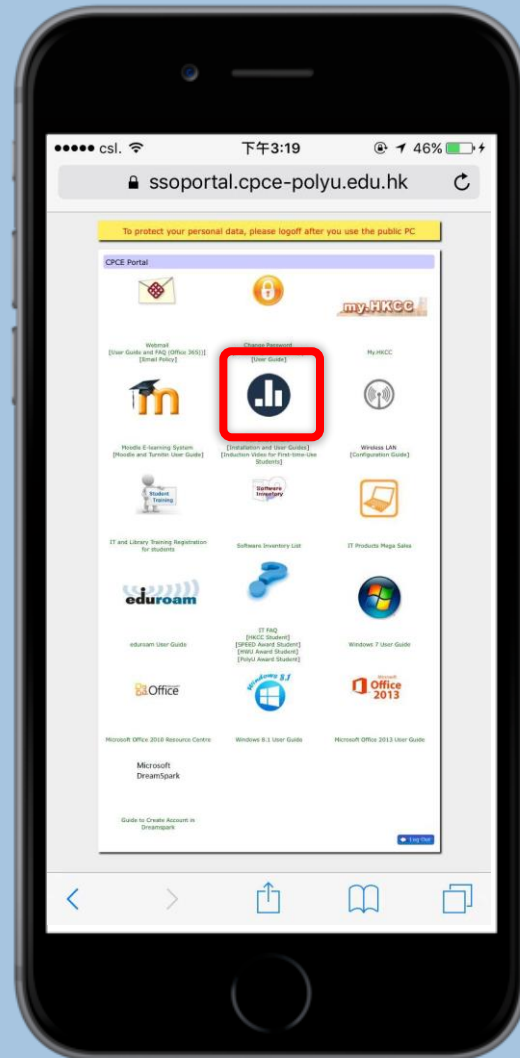

School of Professional Education  
and Executive Development  
專業進修學院

SPEED 

**Step 1:**

**Enter the CPCE Portal link  
(<https://portal.cpce-polyu.edu.hk>)**

**then log in to your account.**

**輸入 CPCE Portal的網址**

**(<https://portal.cpce-polyu.edu.hk>)**

**並登入。**

Step 2:

Type your student number and password, then click "Sign in".

請輸入您的學生編號及密碼，再按“Sign in”。

Step 3:

Click the Poll Everywhere icon in CPCE Portal.

請按CPCE Portal中Poll Everywhere的圖示。

#### Step 4:

After successful login, enter the Poll Everywhere Presenter link shown on teachers' PowerPoint. 成功登入後，輸入 PowerPoint 上的 Poll Everywhere Presenter 網址。

Step 5:

Then, you can start to respond.

您可以開始回應。

# Poll Everywhere

An online and mobile instant response polling system

Enjoy polling!